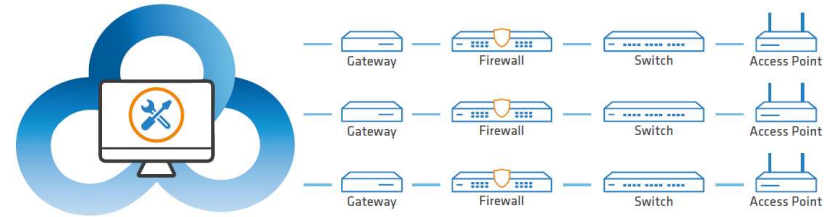

Retail

School & education

Healthcare

Hotel & leisure

Public authorities & administration

Carriers & others

Large Scale Deployments plus GDPR Compliant Cloud Management

- More than 8.800 Branches
- Rollout: ~ 300 sites (!) per week
- Central Cloud Management
- Fully GDPR compliance
- „Zero-Touch“