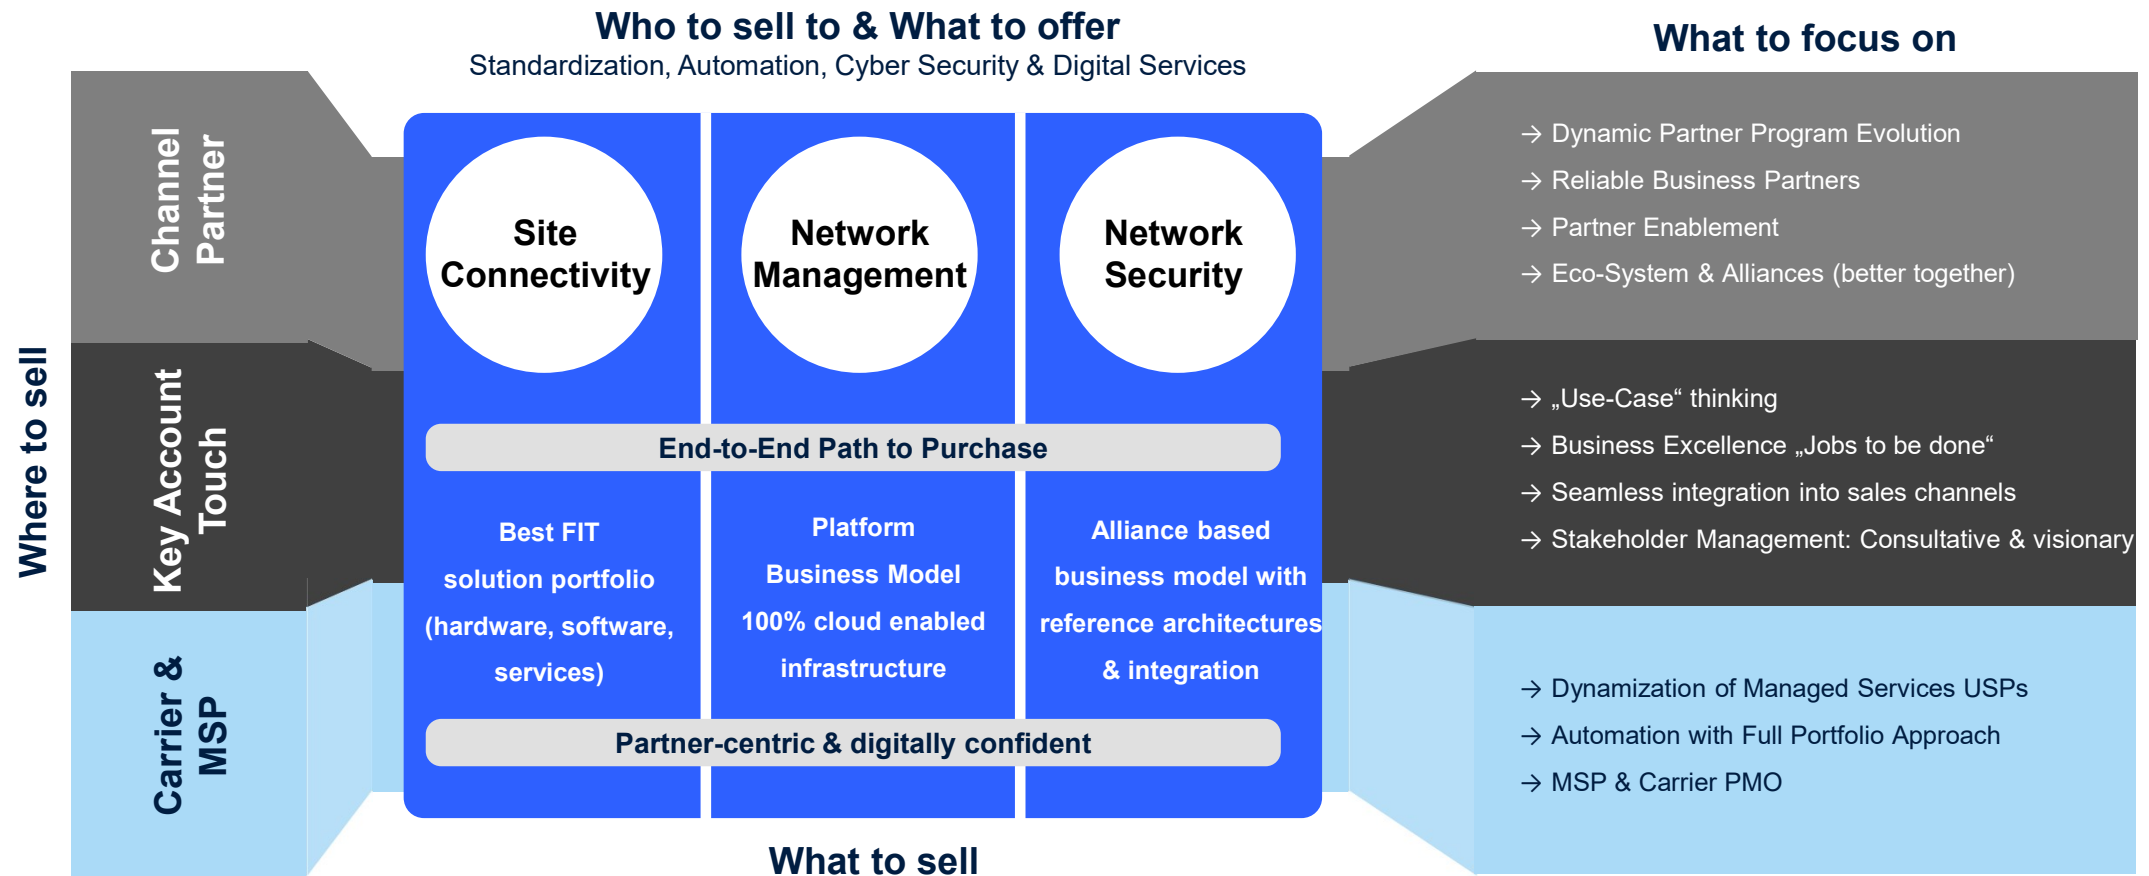

SecurITy
made
in
Germany

Service

Important building blocks for a sovereign economy

Highlight components from the LANCOM Systems product portfolio

LANCOM Go-to-Market Strategy 2022+

Selected references

From more than 100,000 successful projects

Retail

School & education

Healthcare

Hotel & leisure

Public authorities & administration

Carriers & others

Large Scale Deployments plus GDPR Compliant Cloud Management

- More than 8.800 Branches
- Rollout: ~ 300 sites (!) per week
- Central Cloud Management
- Fully GDPR compliance
- „Zero-Touch“