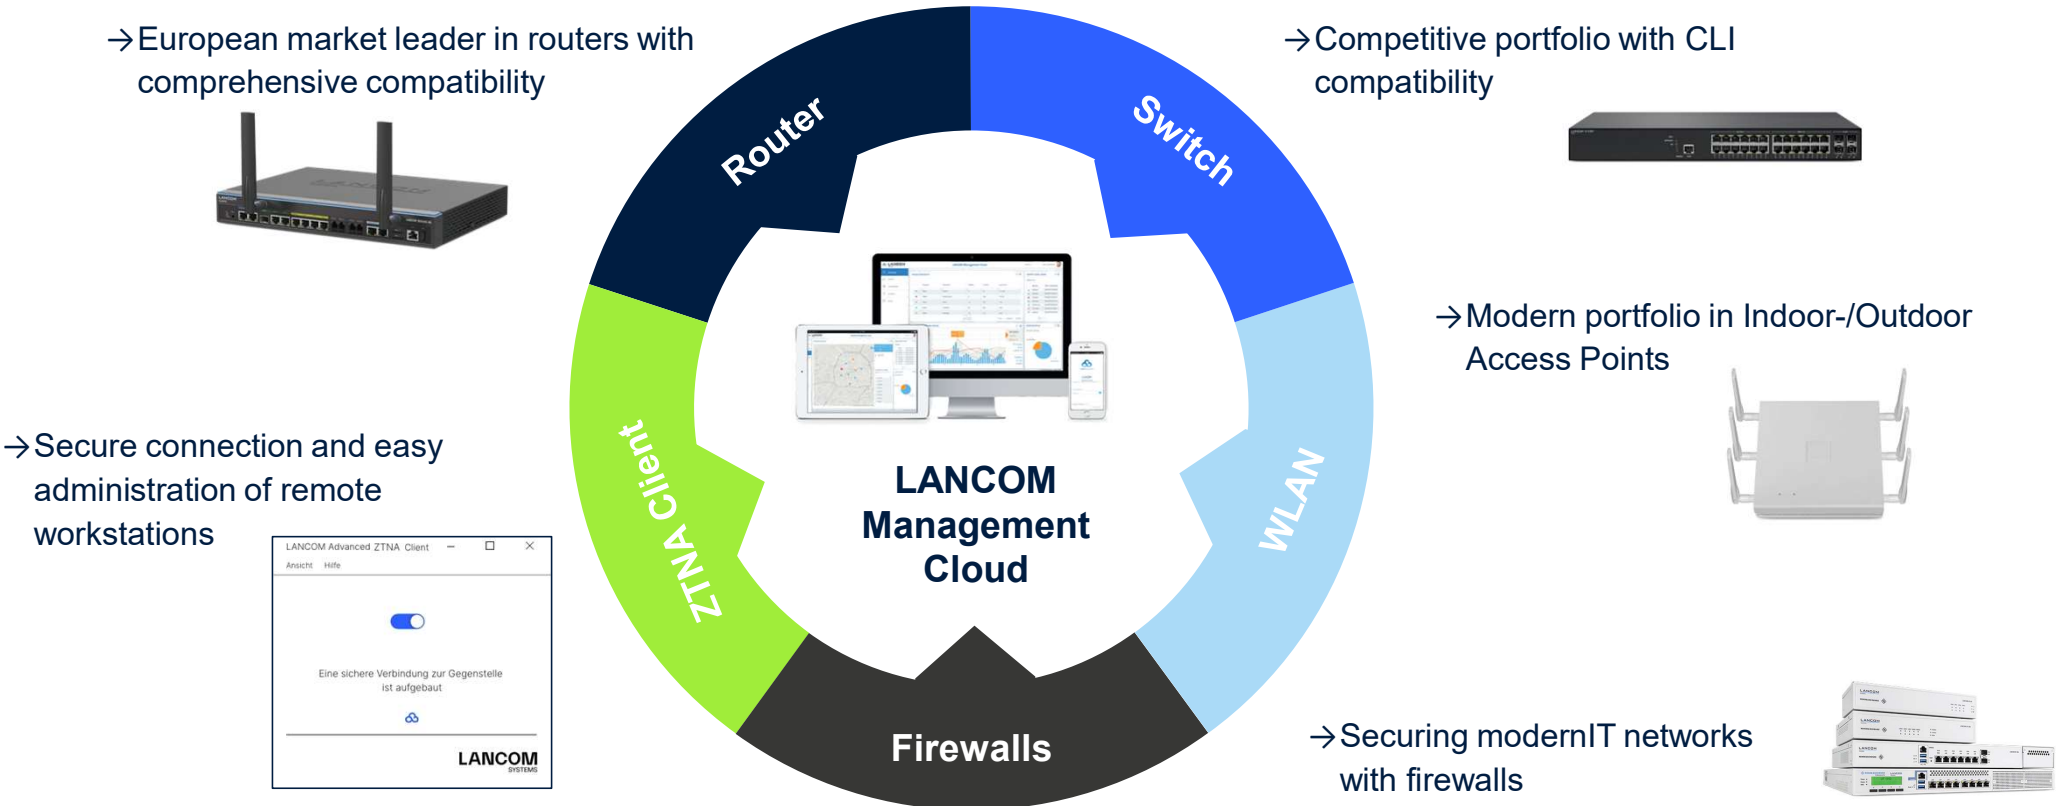

GB1

Test & Measurement

GB8

Broadcast and Media

Aerospace | Defense | Security

GB11

Networks and
Cybersecurity

LANCOM
SYSTEMS

SecurITy
made
in
Germany

Service

Important building blocks for a sovereign economy

Highlight components from the LANCOM Systems product portfolio

LANCOM Go-to-Market Strategy 2022+

Selected references

From more than 100,000 successful projects

Retail

School & education

Healthcare

Hotel & leisure

Public authorities & administration

Carriers & others

Large Scale Deployments plus GDPR Compliant Cloud Management

- More than 8.800 Branches
- Rollout: ~ 300 sites (!) per week
- Central Cloud Management
- Fully GDPR compliance
- „Zero-Touch“